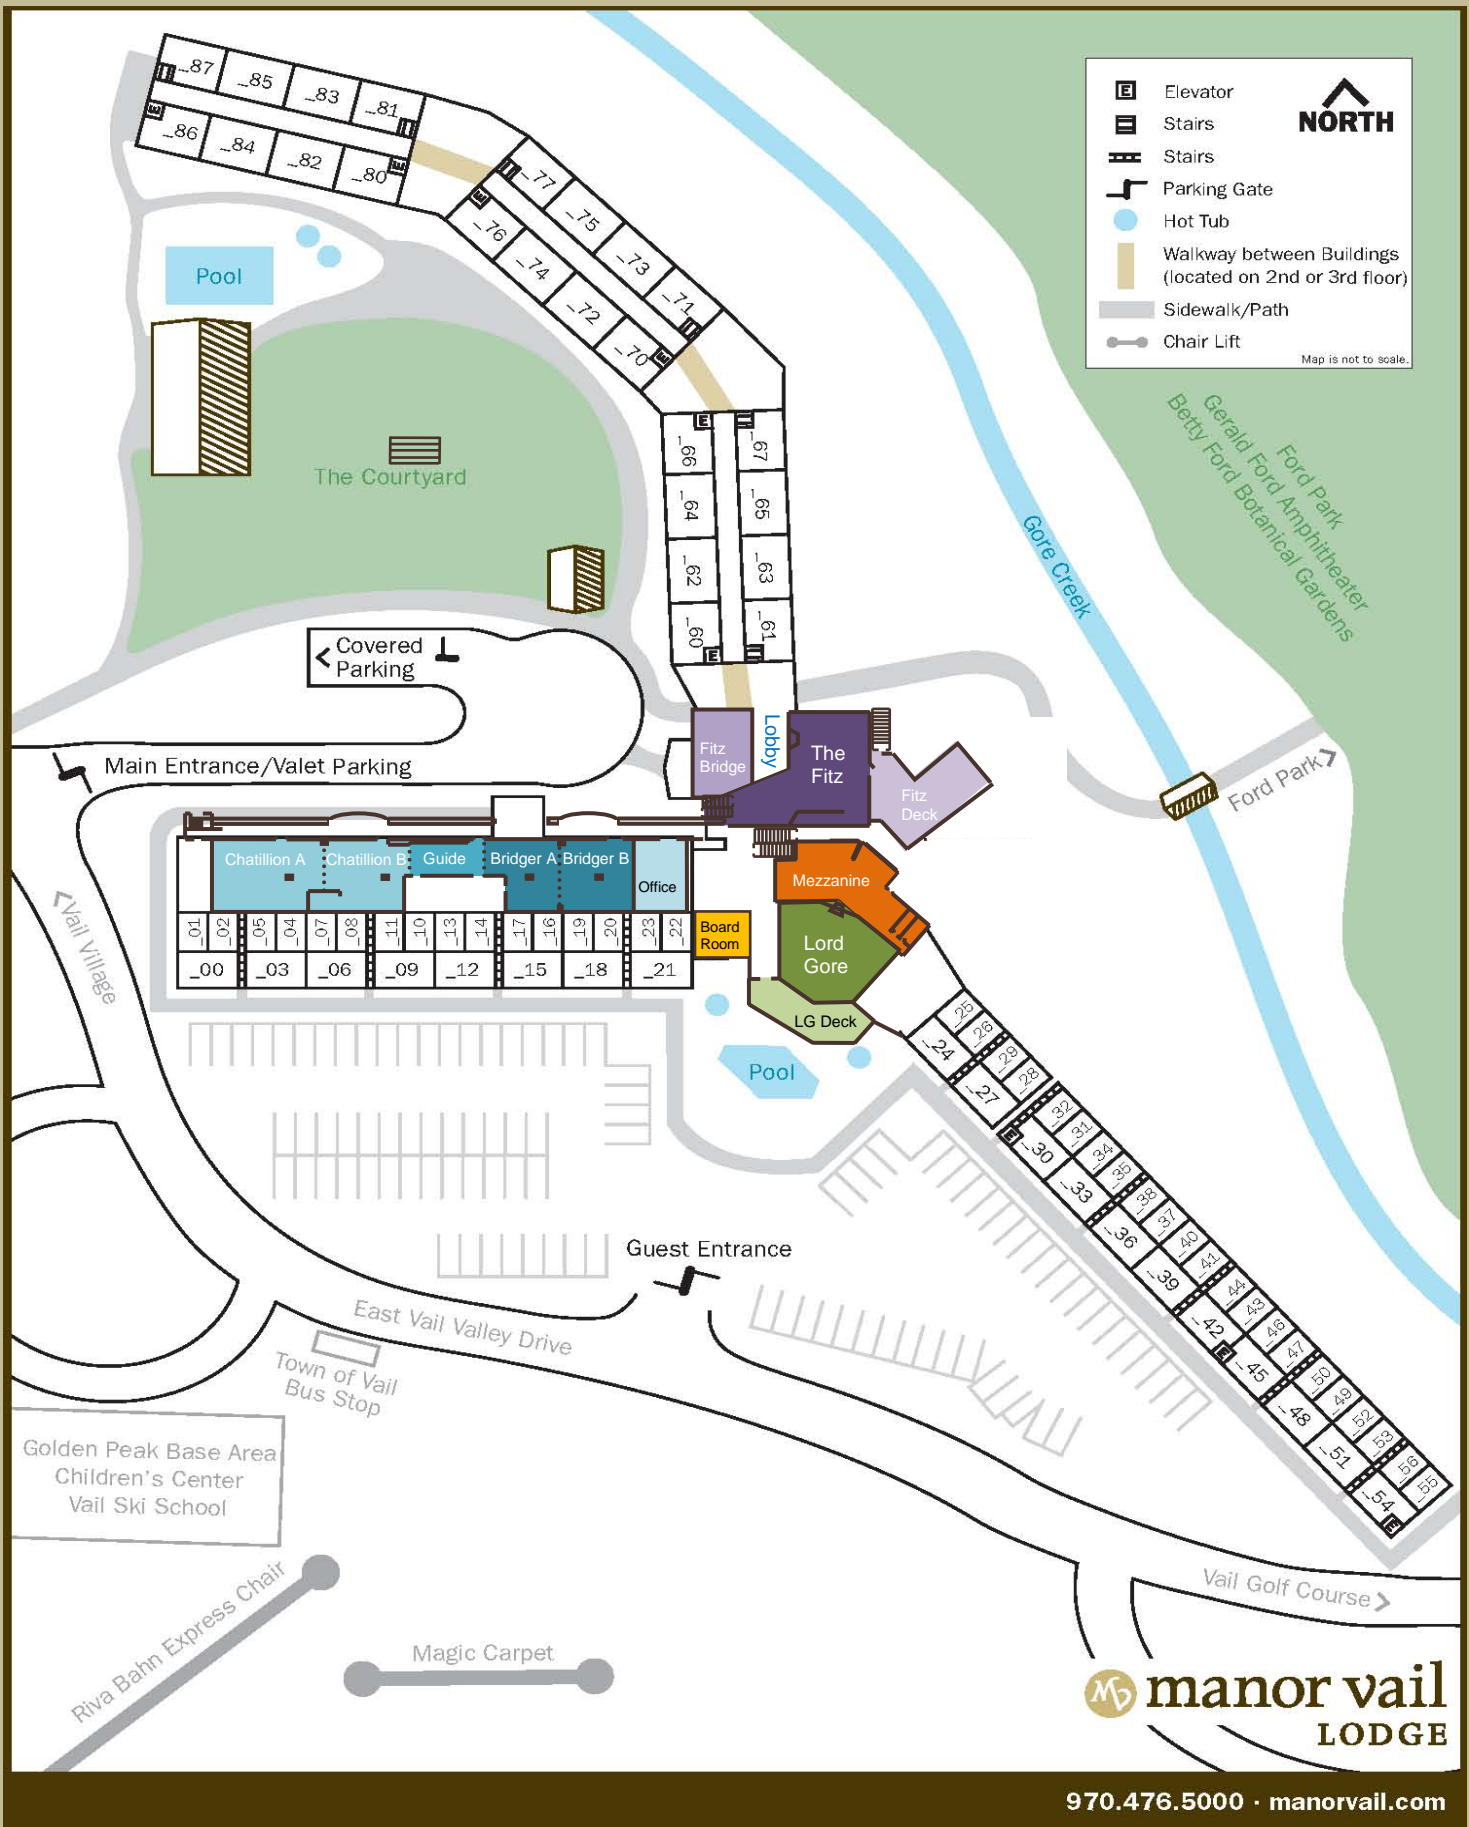

Please note these are maximum capacities and do not allow for audio visual or head tables.

It's All right here! Nestled along the banks of Gore Creek with stunning views of Vail Mountain and the Gore Range, Manor Vail Lodge provides a true Colorado experience. We are located directly across from the Golden Peak Mountain Base and right outside our back door is Ford Park. Manor Vail Lodge boasts a peaceful setting yet rests in the center of all of the fun and excitement Vail has to offer with just a short walk to all the shopping, restaurants and nightlife of Vail Village.

A distinctive experience provided by Destination Hotels & Resorts.

destinationhotels.com

- Elevator
 - Stairs
 - Stairs
 - Parking Gate
 - Hot Tub
 - Walkway between Buildings (located on 2nd or 3rd floor)
 - Sidewalk/Path
 - Chair Lift
- Map is not to scale.