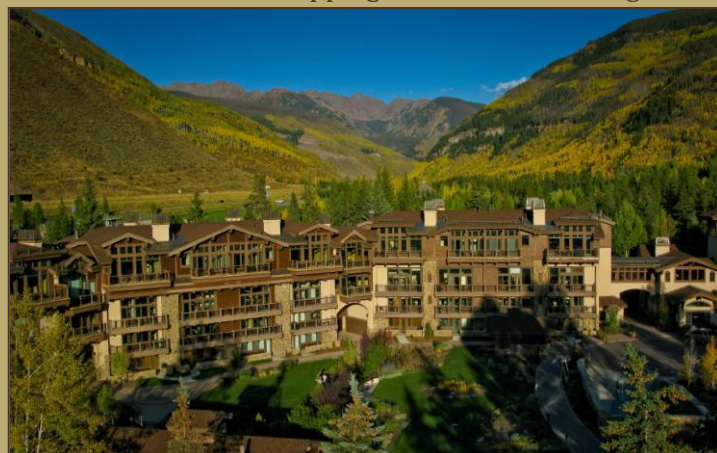

manor vail

LODGE

595 East Vail Valley Drive | Vail, Colorado 81657
p 970.476.5000 t 800.950.VAIL f 970.343.6187
www.destinationhotels.com | www.manorvail.com

Meeting & Event Space

Room	L x W	Sq. Ft.	Ceiling	Level	Reception	Classroom	Theater	Banquet	Exhibit	U-Shape	Capacity
Chatillion*	76' x 46'	3,496	8' 5"	1	370	170	320	270	25	50	370
Chatillion A	32' x 46'	1,472	8' 5"	1	150	60	90	110	10		150
Chatillion B	44' x 46'	2,024	8' 5"	1	220	110	230	160	15		220
Bridger*	53' x 46'	2,438	8' 5"	1	250	140	240	180	20	40	250
Bridger A	33' x 46'	1,518	8' 5"	1	150	80	150	110	15		150
Bridger B	20' x 46'	920	8' 5"	1	100	60	90	70	5		100
Guide*	35' x 20'	700	8' 5"	1	60	40	60	50	5	20	60
Passage East*	12' x 30'	360	8' 5"	1					2		
Passage West*	12' x 30'	360	8' 5"	1					5		
*Conference Center		6635	8' 5"	1	680	350	560	450	57		680
Boardroom	40' x 22'	880	8' 5"	B							24
Mezzanine	54' x 26'	1,404	9' 3"	3	90	50	80	70	14		90
Lord Gore	38' x 31'	1,178	20'	2	70			65			70
Lord Gore Deck	44' x 23'	1,012		2	50						50
The Fitz	30' x 23'	690	18'	2	75						75
Fitz Bridge	25' x 20'	500	10'	3	30						30
Fitz Deck	50' x 36'	1,800		2	70			50			70
Lower Courtyard		3,800		G	200						200
Upper Courtyard		7,300		G	300						300

Please note these are maximum capacities and do not allow for audio visual or head tables.

It's All right here! Nestled along the banks of Gore Creek with stunning views of Vail Mountain and the Gore Range, Manor Vail Lodge provides a true Colorado experience. We are located directly across from the Golden Peak Mountain Base and right outside our back door is Ford Park. Manor Vail Lodge boasts a peaceful setting yet rests in the center of all of the fun and excitement Vail has to offer with just a short walk to all the shopping, restaurants and nightlife of Vail Village.