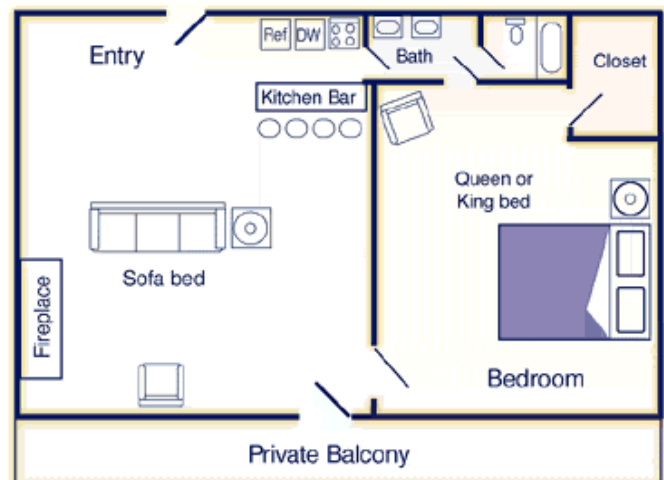

## CONDOMINIUM LAYOUTS

**Studio Condominiums:** Spacious 700 sq ft one-room suite with fully-equipped kitchen and living area with fireplace. Each room features a balcony or patio with views of Vail Mountain or Gore Creek and Gore Range. Most units offer a double Murphy bed and also feature king or queen. A room divider can be closed for privacy between the living and sleeping area to create two separate sleeping areas.

**One-Bedroom Condominium:** Charming 700 sq ft suite with fully-equipped kitchen and living area with fireplace. Each room features a balcony or patio with view of Vail Mountain and Gore Creek and Gore Range. Typical bedding is a king or queen in the bedroom and a sofa bed in the living area.

### **Two Bedroom Three Bathroom**

**Condominium** Spacious 1400 sq ft **two-bedroom condominiums** with **three private baths**: Each bedroom accesses a large living room with fireplace, dining area, fully equipped kitchen with spectacular views of Golden Peak. Bedding varies, but typically will include a king or queen in one bedroom, two doubles or two queens in the second and a sofa bed, two twins or a Murphy bed in the sleeping/living room area.

### **Three Bedroom Three Bathroom**

**Condominium** Spacious 1400 sq ft **three-bedroom condominium** with **three private baths**: Each bedroom accesses a living room with fireplace, dining area, fully equipped kitchen with spectacular views of Golden Peak. Bedding varies, but typically will include a king in the master bedroom, a king or queen the second room and two doubles or two queens in the third.