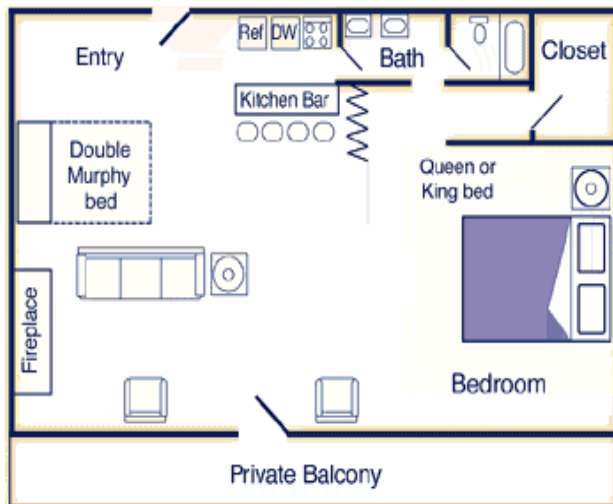

## CONDOMINIUM LAYOUTS

**Studio Condominiums:** Spacious 700 sq ft one-room suite with fully-equipped kitchen and living area with fireplace. Each room features a balcony or patio with views of Vail Mountain or Gore Creek and Gore Range. Most units offer a double Murphy bed and also feature king or queen. A room divider can be closed for privacy between the living and sleeping area to create two separate sleeping areas.

**One-Bedroom Condominium:** Charming 700 sq ft suite with fully-equipped kitchen and living area with fireplace. Each room features a balcony or patio with view of Vail Mountain and Gore Creek and Gore Range. Typical bedding is a king or queen in the bedroom and a sofa bed in the living area.

### **Two Bedroom Three Bathroom**

**Condominium** Spacious 1400 sq ft **two-bedroom condominiums** with **three private baths**: Each bedroom accesses a large living room with fireplace, dining area, fully equipped kitchen with spectacular views of Golden Peak. Bedding varies, but typically will include a king or queen in one bedroom, two doubles or two queens in the second and a sofa bed, two twins or a Murphy bed in the sleeping/living room area.

### **Three Bedroom Three Bathroom**

**Condominium** Spacious 1400 sq ft **three-bedroom condominium** with **three private baths**: Each bedroom accesses a living room with fireplace, dining area, fully equipped kitchen with spectacular views of Golden Peak. Bedding varies, but typically will include a king in the master bedroom, a king or queen the second room and two doubles or two queens in the third.